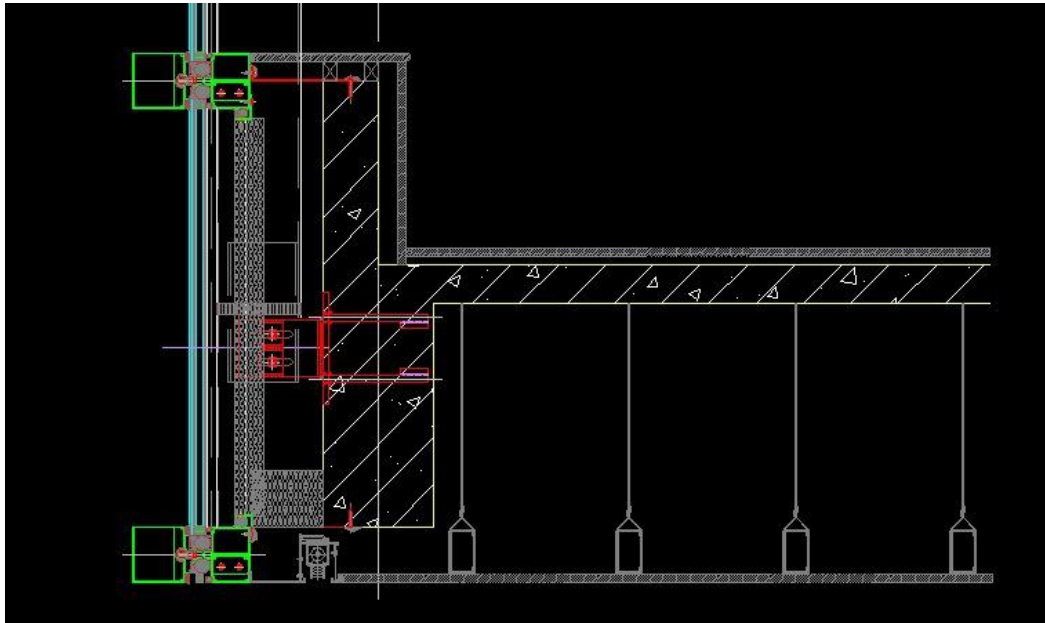

Installation section:

One stop solution of professional design, skilled installation for Customers. And provide 10 years free service after sales.